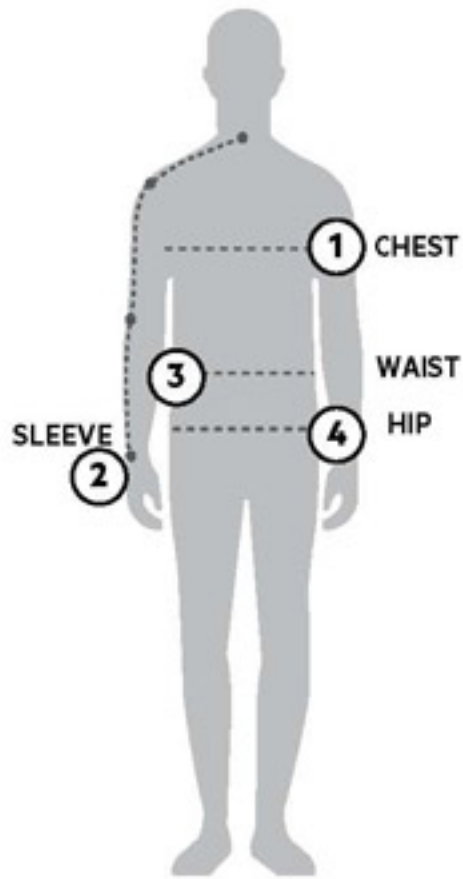

# STORMTECH SIZING CHART

## BASED ON YOUR BODY MEASUREMENTS

### MEN'S SIZING

To select the best size for you, please follow these simple steps:

- ① **Most important measurement:**  
Take your Chest/Bust measurement from just under your arm at the fullest part of the chest
- ② Take your Sleeve length from the back base of the neck across the shoulder and around the elbow to your wrist
- ③ Take your Waist measurement at the narrowest point around your natural waistline.
- ④ Take your Hip measurement at the fullest part of your body below the waist

### WOMEN'S SIZING CHART - YOUR BODY MEASUREMENTS

| SIZE                   | XS                         | S                          | M                         | L                            | XL                           | 2XL                         |
|------------------------|----------------------------|----------------------------|---------------------------|------------------------------|------------------------------|-----------------------------|
| <b>Bust</b> ①          | 29"-32"<br>[73.5-81cm]     | 32"-35"<br>[81-89cm]       | 35"-38"<br>[89-96.5cm]    | 38"-41"<br>[96.5-104cm]      | 41"-44"<br>[104-112cm]       | 44"-47"<br>[112-119cm]      |
| <b>Sleeve Length</b> ② | 30"-31"<br>[76-79cm]       | 31"-32"<br>[79-81.5cm]     | 32"-33"<br>[81.5-84cm]    | 33"-33.5"<br>[84-85cm]       | 33.5"-34"<br>[85-86.5cm]     | 34"-34.5"<br>[86.5-87.75cm] |
| <b>Waist</b> ③         | 22"-25"<br>[56-63.5cm]     | 25"-28"<br>[63.5-71cm]     | 28"-31"<br>[71-79cm]      | 31"-34"<br>[79-86cm]         | 34"-37"<br>[86-94cm]         | 37"-40"<br>[94-101.5cm]     |
| <b>Hip</b> ④           | 31.5"-34.5"<br>[80-87.5cm] | 34.5"-37.5"<br>[87.5-95cm] | 37.5"-40.5"<br>[95-103cm] | 40.5"-43.5"<br>[103-110.5cm] | 43.5"-46.5"<br>[110.5-118cm] | 46.5"-49.5"<br>[118-126cm]  |