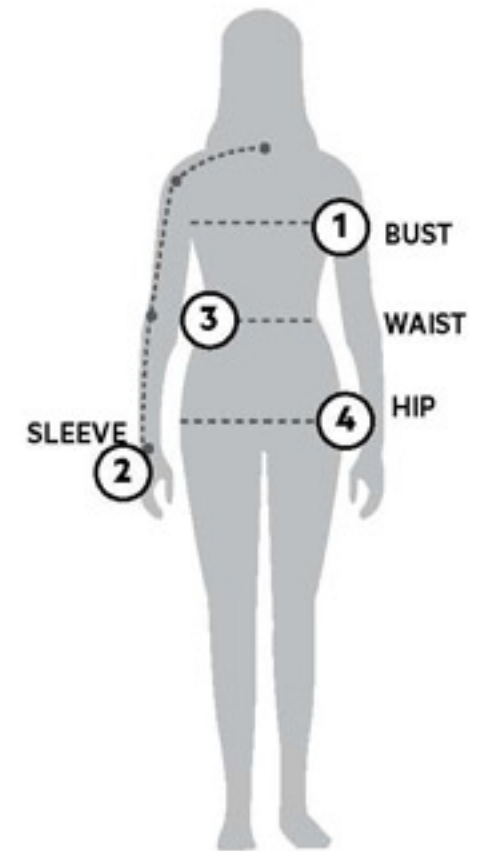

## BASED ON YOUR BODY MEASUREMENTS

### MEN'S SIZING

To select the best size for you, please follow these simple steps:

- ① **Most important measurement:**  
Take your Chest/Bust measurement from just under your arm at the fullest part of the chest
- ② Take your Sleeve length from the back base of the neck across the shoulder and around the elbow to your wrist
- ③ Take your Waist measurement at the narrowest point around your natural waistline.
- ④ Take your Hip measurement at the fullest part of your body below the waist

**When measurements fall between two sizes:**  
The size selection should be based on fit preference: Select lower size for a closer to body fit or the larger size for a more relaxed fit. When in doubt, we strongly recommend ordering a size sample.

### WOMEN'S SIZING